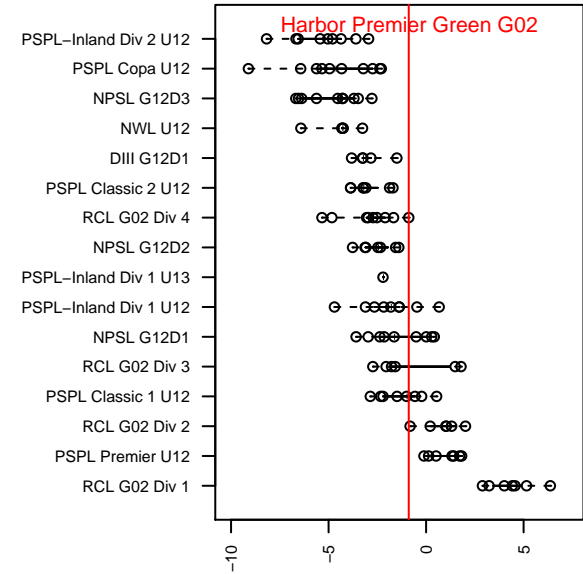

**attack and defense rating
relative to others at age
and all opponents in last 13 months**