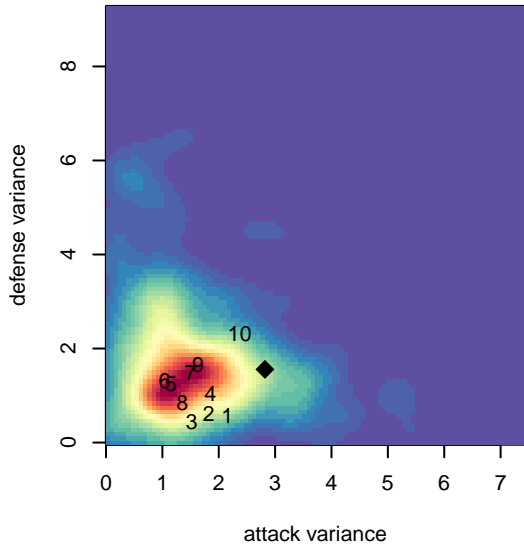

**attack and defense variance (black dot)
relative to other teams
and top 10 in region**