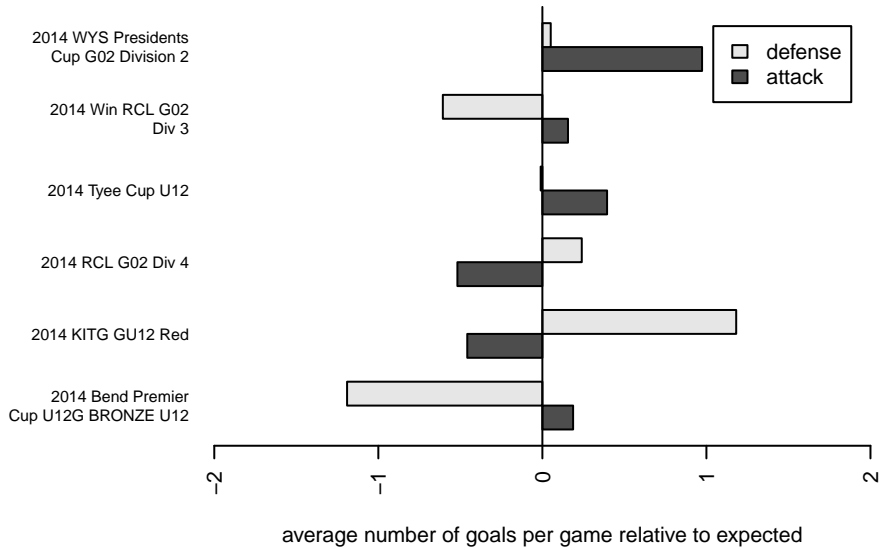

Performance relative to 13 month average