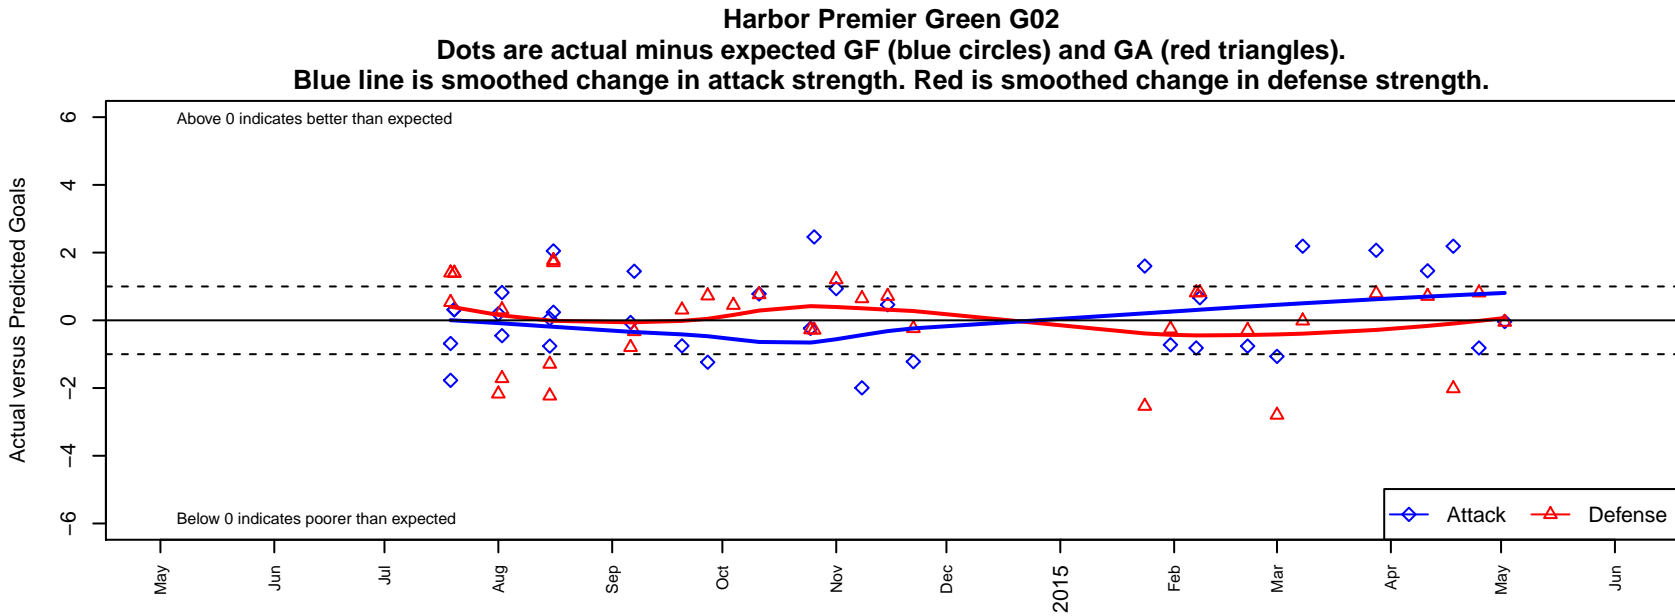

**attack and defense variance (black dot)
relative to other teams
and top 10 in region**

**attack and defense rating
relative to others at age
and all opponents in last 13 months**

Harbor Premier Green G02

Harbor FC
Gig Harbor, WA
G02 total strength=704
attack=0.99 defense=0.52
fall league = RCL G02 Div 4
spr league = Win RCL G02 Div 3
notes= Jarrett 2014

alt names used:
HARBOR PREMIER G02 JARRETT (WA)
Harbor Premier G02
Harbor Premier G02 Green A
Harbor Premier GU12 – Jarrett
Harbor Premier G02 Green A
Harbor Premier G02 Green A

Venues played:
2014 KITG GU12 Red
2014 Bend Premier Cup U12G BRONZE U12
2014 Tyee Cup U12
2014 RCL G02 Div 4
2014 Win RCL G02 Div 3
2014 WYS Presidents Cup G02 Division 2